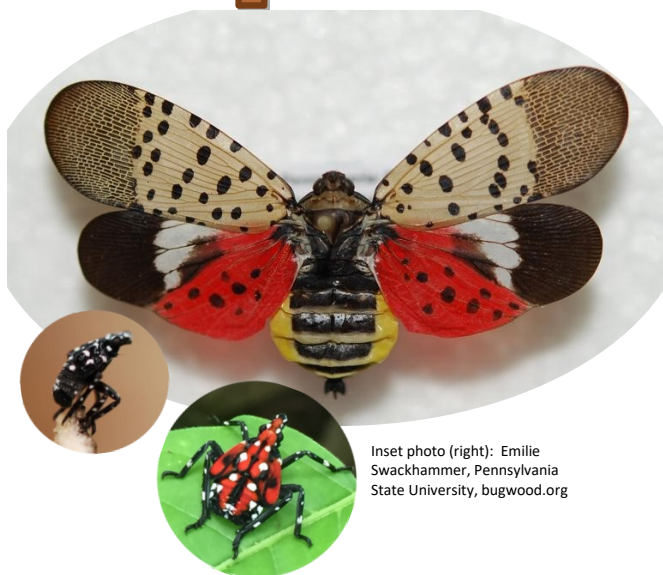

On the lookout for

Spotted Lanternfly

Inset photo (right): Emilie Swackhammer, Pennsylvania State University, bugwood.org

The spotted lanternfly (*Lycorma delicatula*) is an invasive plant pest that was introduced to the United States in 2014. It was found in Winchester, Virginia in January 2018.

A quarantine is now established but there may be populations outside of the quarantine area that have not yet been found.

It feeds on more than 70 different species of plants including the invasive tree-of-heaven (*Ailanthus altissima*). This insect is of interest to managers to contain new populations as early as possible.